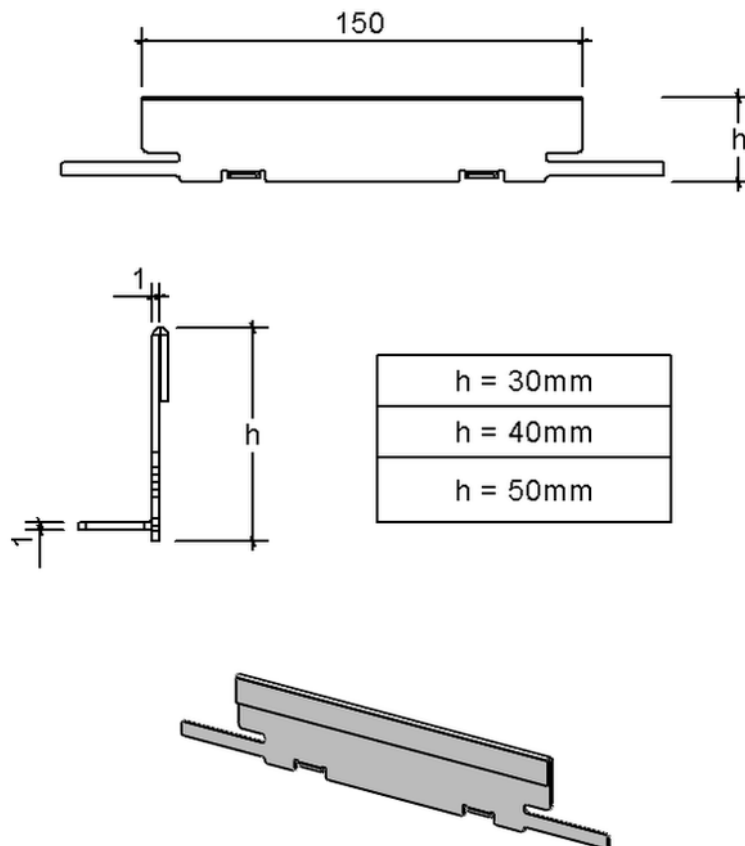

Technical drawing

Sita**Drain**[®] box drain head end, 30 mm

SitaDrain[®] box drain head end, 30 mm, made of Galvanised steel

Article number

E241531

Changes possible due to technical development, subject to mistakes and printing errors.