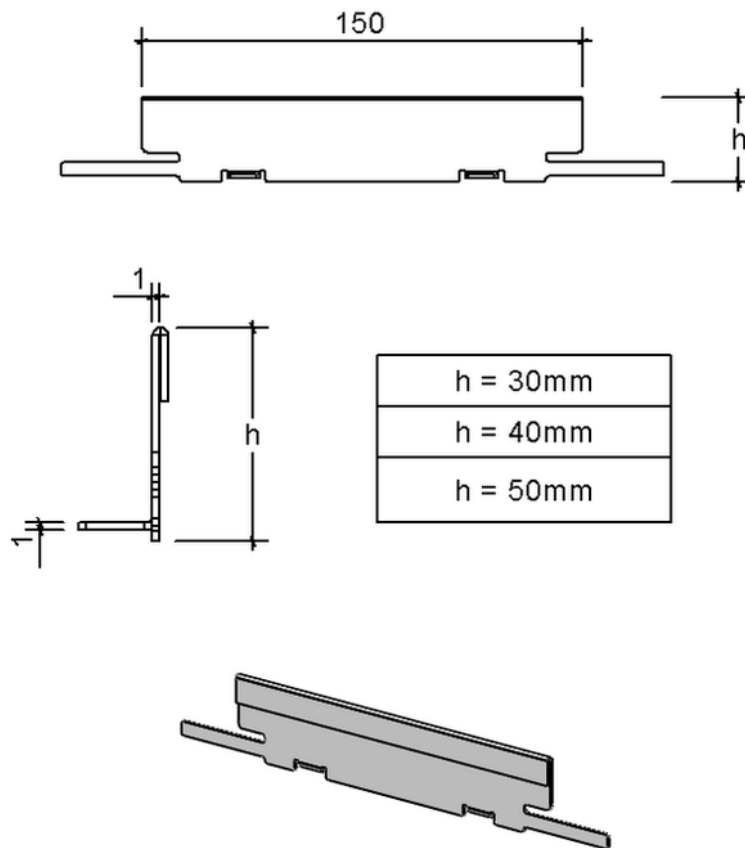

Technical drawing

SitaDrain® box drain head end, 40 mm

SitaDrain® box drain head end, 40 mm, made of Galvanised steel

Article number

E241541

Changes possible due to technical development, subject to mistakes and printing errors.