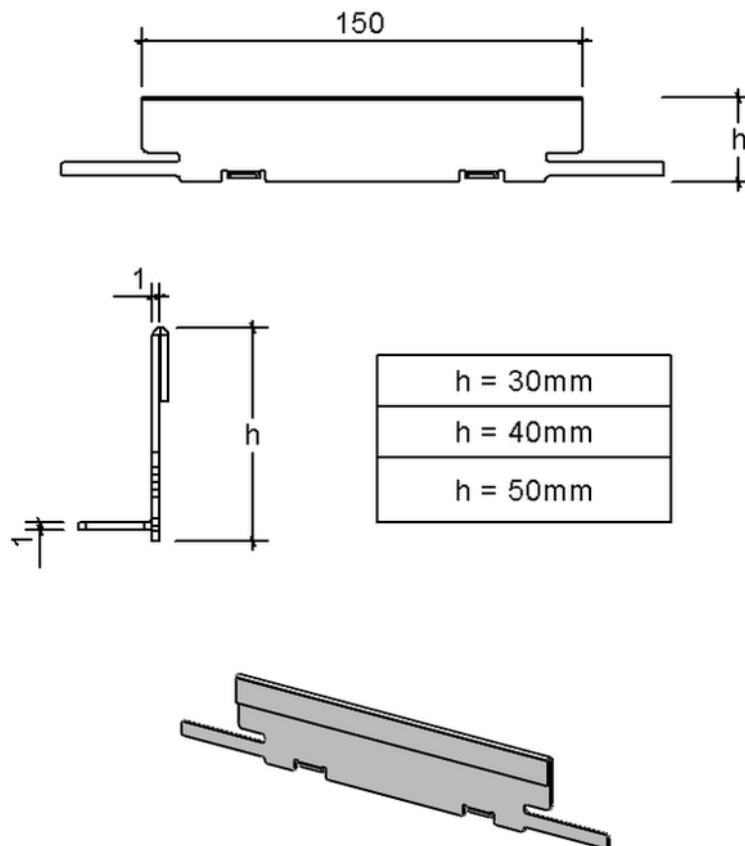

Technical drawing

SitaDrain® box drain head end, 50 mm

SitaDrain® box drain head end, 50 mm, made of Galvanised steel

Article number

E241551

Changes possible due to technical development, subject to mistakes and printing errors.