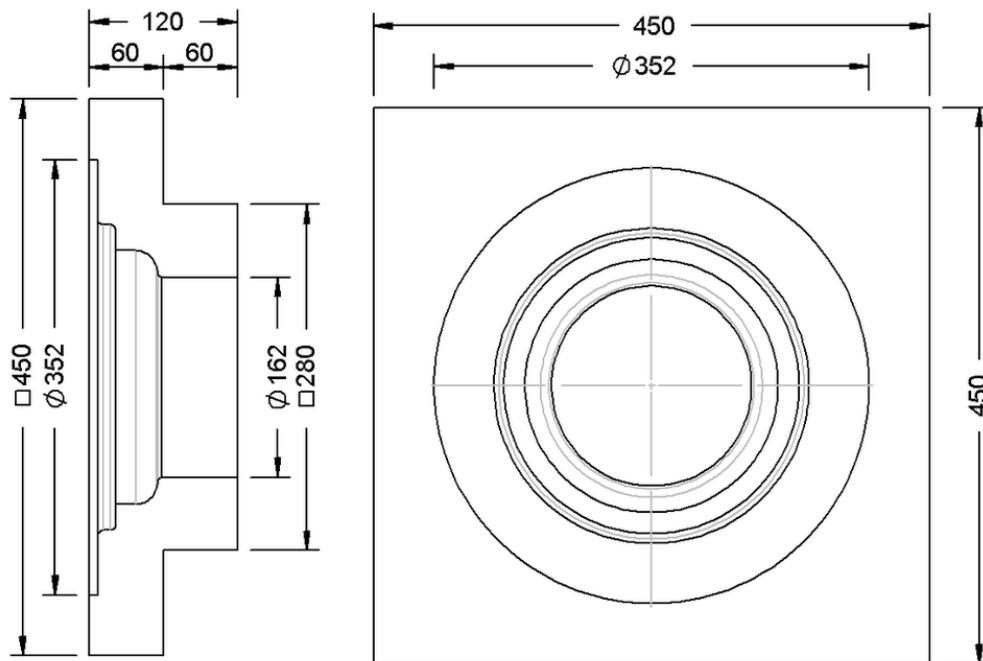

# Technical drawing

## Sita**Multi** insulating body for rainwater outlet

---

---

SitaMulti insulating body for rainwater outlet, made of Cellular glass

Article number

E409003

Changes possible due to technical development, subject to mistakes and printing errors.