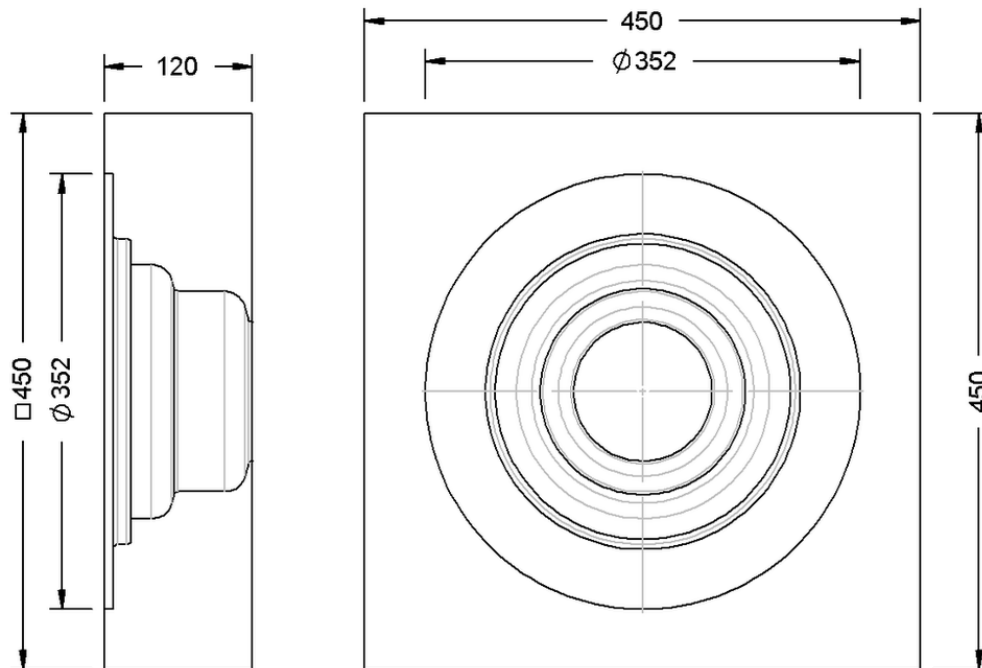

# Technical drawing

## Sita**Multi** insulating body for extension unit

---

---

SitaMulti insulating body for extension unit, made of Cellular glass

Article number

E409006

---

Changes possible due to technical development, subject to mistakes and printing errors.