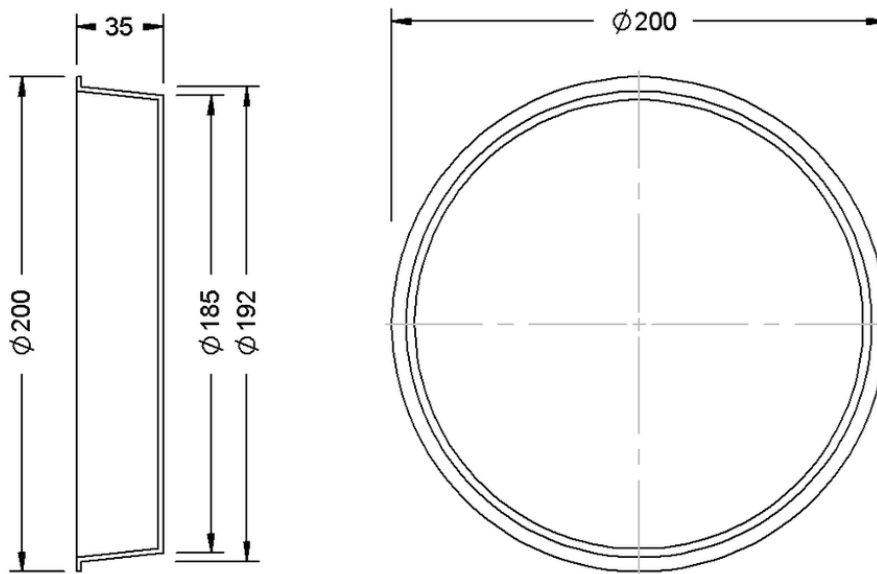

Technical drawing

Sita**Multi** construction period protective cover

SitaMulti construction period protective cover, made of Polyethylene

Article number

E409010

Changes possible due to technical development, subject to mistakes and printing errors.