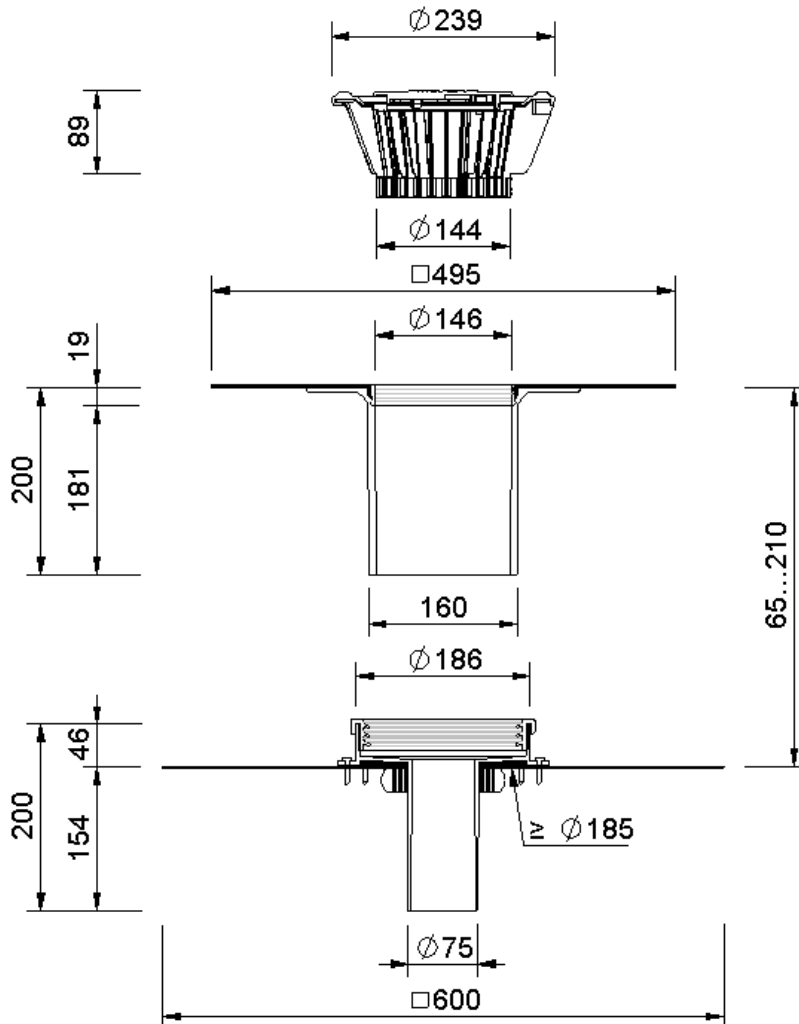

## Technical drawing

### Sita**Fireguard**® with dome grate, DN 70

SitaFireguard® with dome grate, DN 70, with bitumen-sleeve

Article number

F302700

Changes possible due to technical development, subject to mistakes and printing errors.