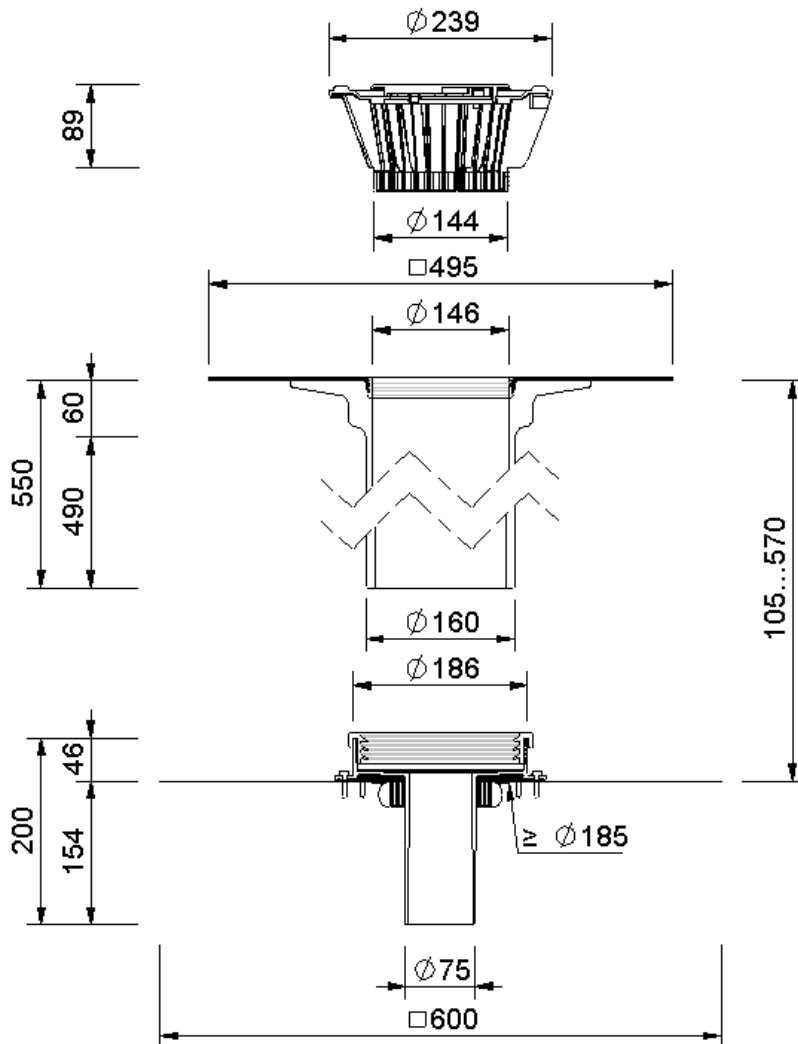

Technical drawing
Sita**Fireguard**[®] with dome grate, DN 70

SitaFireguard[®] with dome grate, DN 70, with bitumen-sleeve

Article number

F302800

Changes possible due to technical development, subject to mistakes and printing errors.