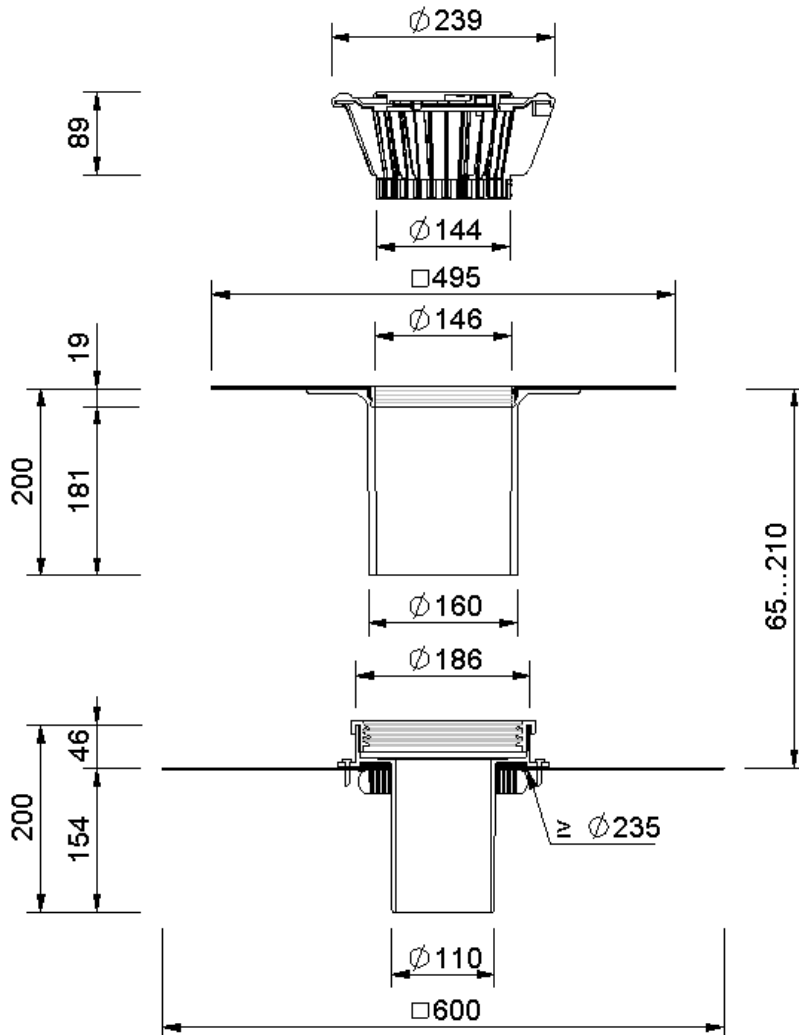

Technical drawing
Sita**Fireguard**[®] with dome grate, DN 100

SitaFireguard[®] with dome grate, DN 100, with bitumen-sleeve

Article number

F303100

Changes possible due to technical development, subject to mistakes and printing errors.