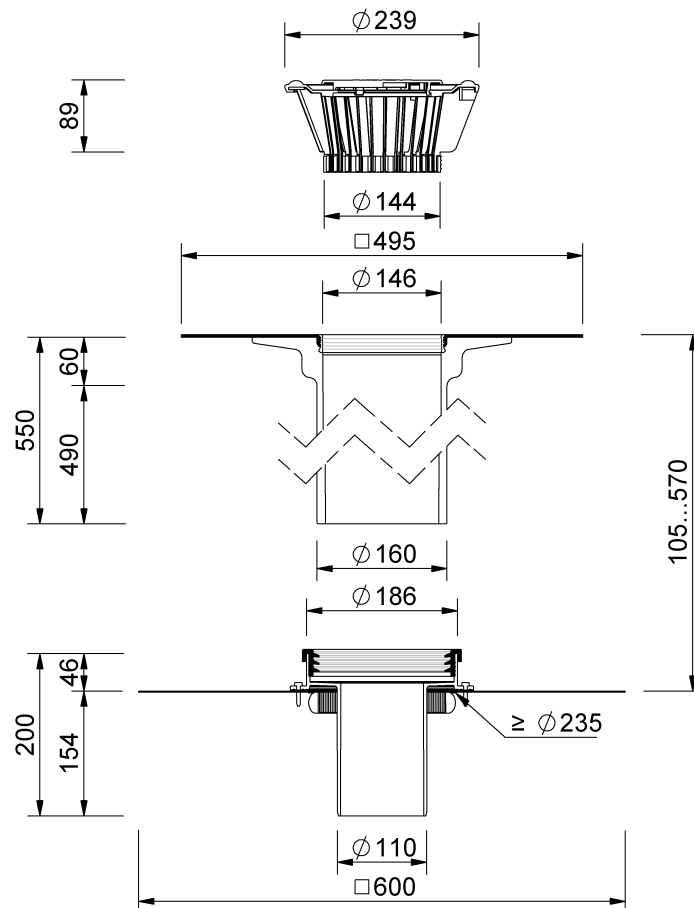

Technical drawing Sita**Fireguard**[®] with dome grate, DN 100

SitaFireguard[®] with dome grate, DN 100, with bitumen-sleeve

Article number

F303200

Changes possible due to technical development, subject to mistakes and printing errors.