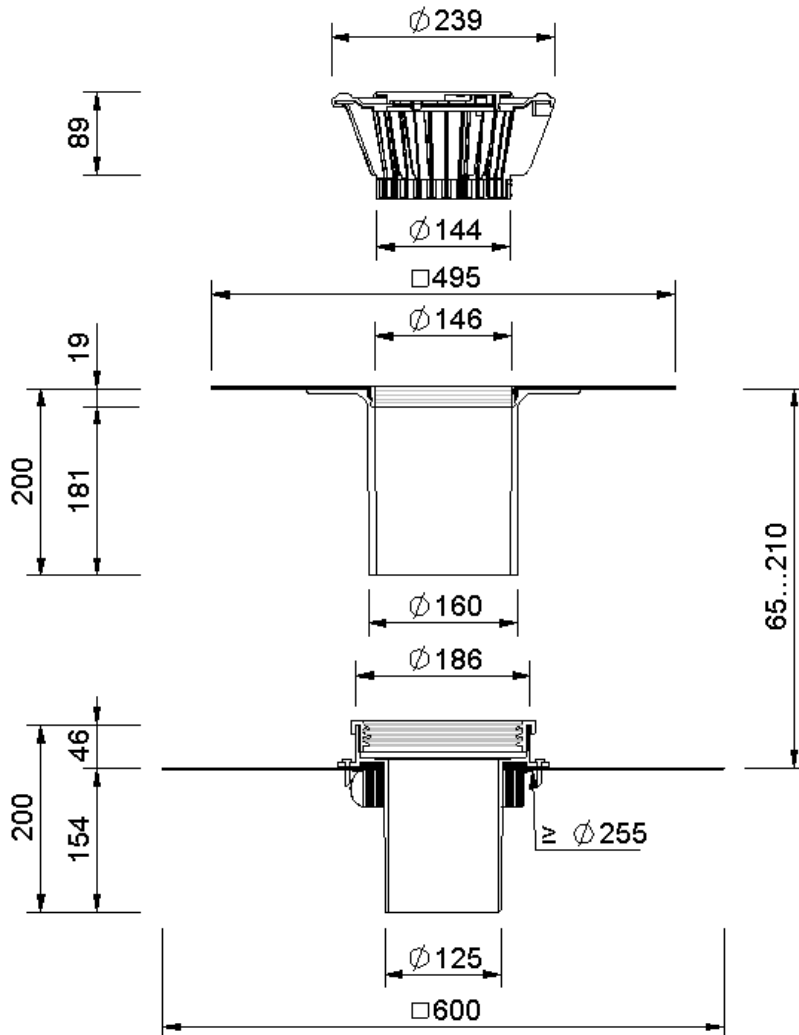

# Technical drawing Sita**Fireguard**<sup>®</sup> with dome grate, DN 125

SitaFireguard<sup>®</sup> with dome grate, DN 125, with bitumen-sleeve

Article number

F303500

Changes possible due to technical development, subject to mistakes and printing errors.