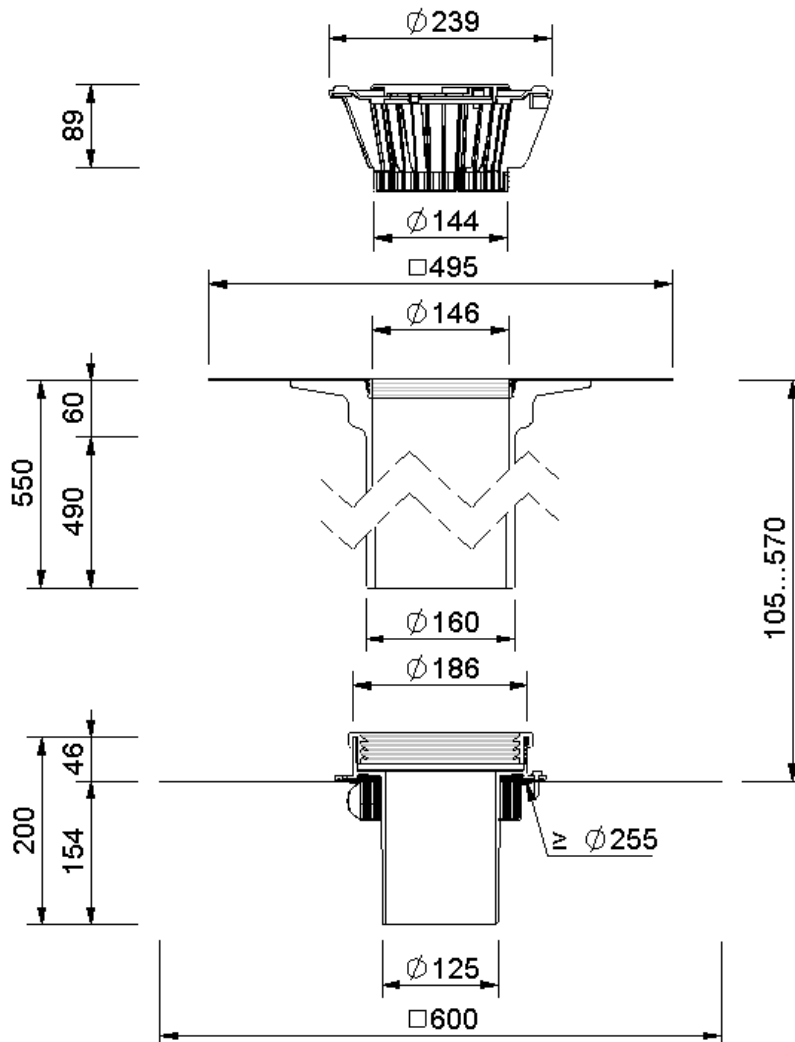

Technical drawing Sita**Fireguard**[®] with dome grate, DN 125

SitaFireguard[®] with dome grate, DN 125, with bitumen-sleeve

Article number

F303600

Changes possible due to technical development, subject to mistakes and printing errors.