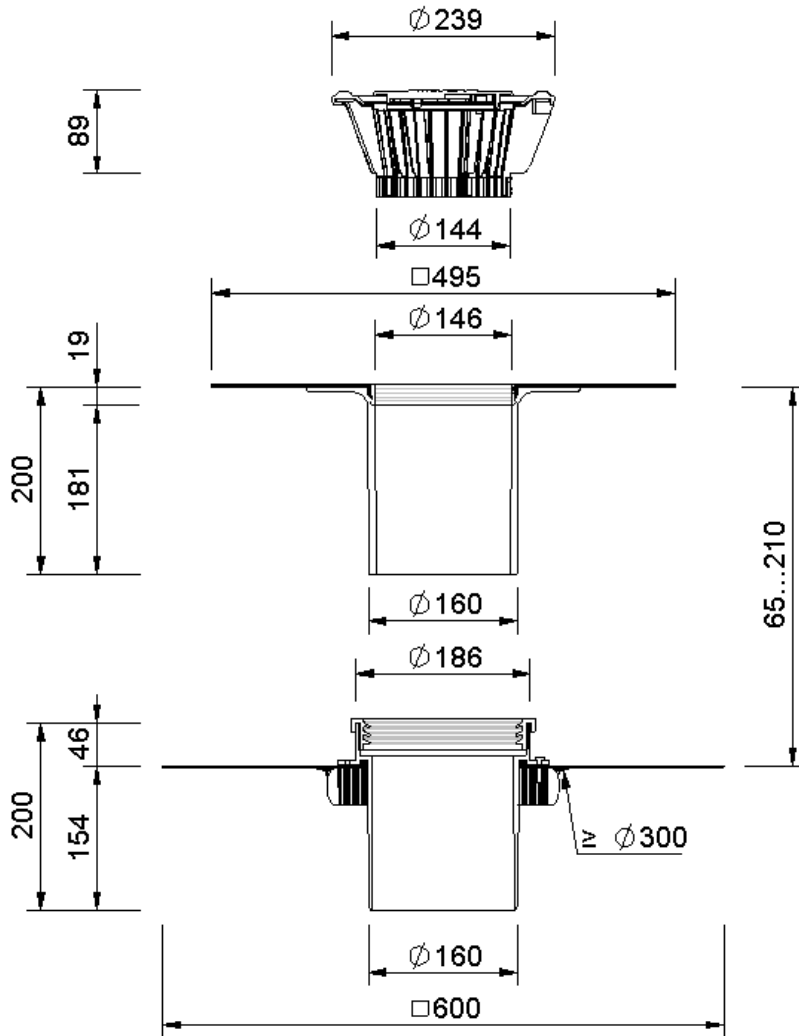

Technical drawing
Sita**Fireguard**[®] with dome grate, DN 150

SitaFireguard[®] with dome grate, DN 150, with bitumen-sleeve

Article number

F303900

Changes possible due to technical development, subject to mistakes and printing errors.