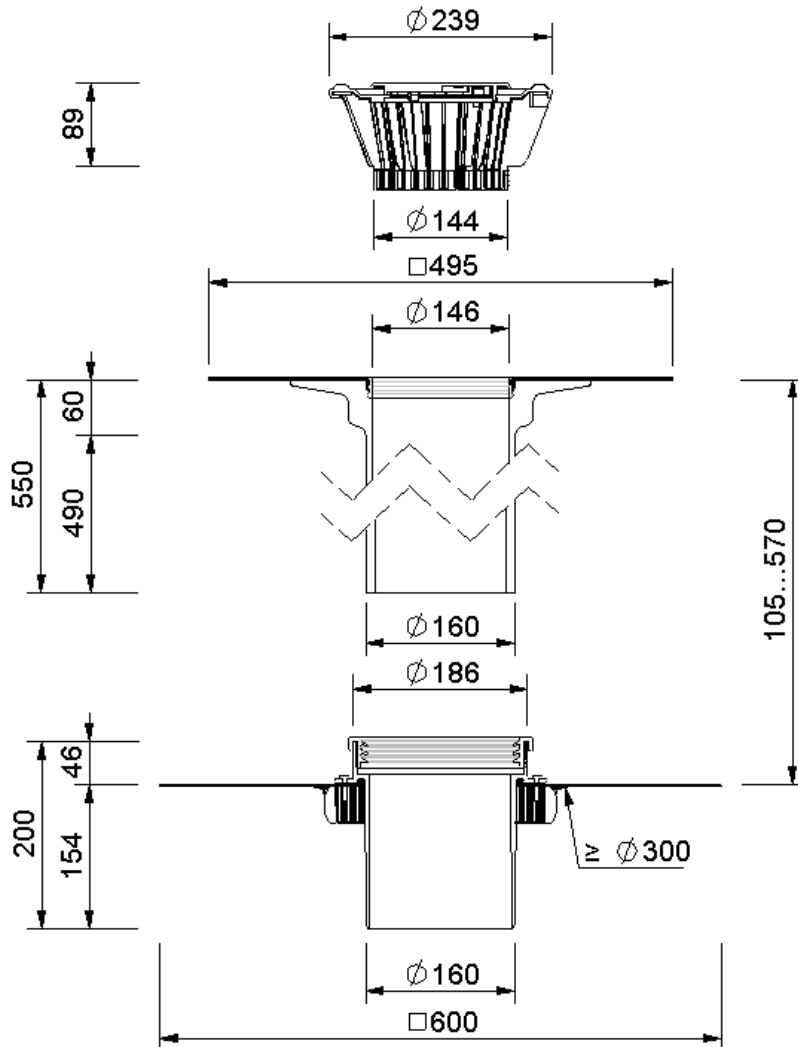

Technical drawing
Sita**Fireguard**® with dome grate, DN 150

SitaFireguard® with dome grate, DN 150, with bitumen-sleeve

Article number

F304000

Changes possible due to technical development, subject to mistakes and printing errors.